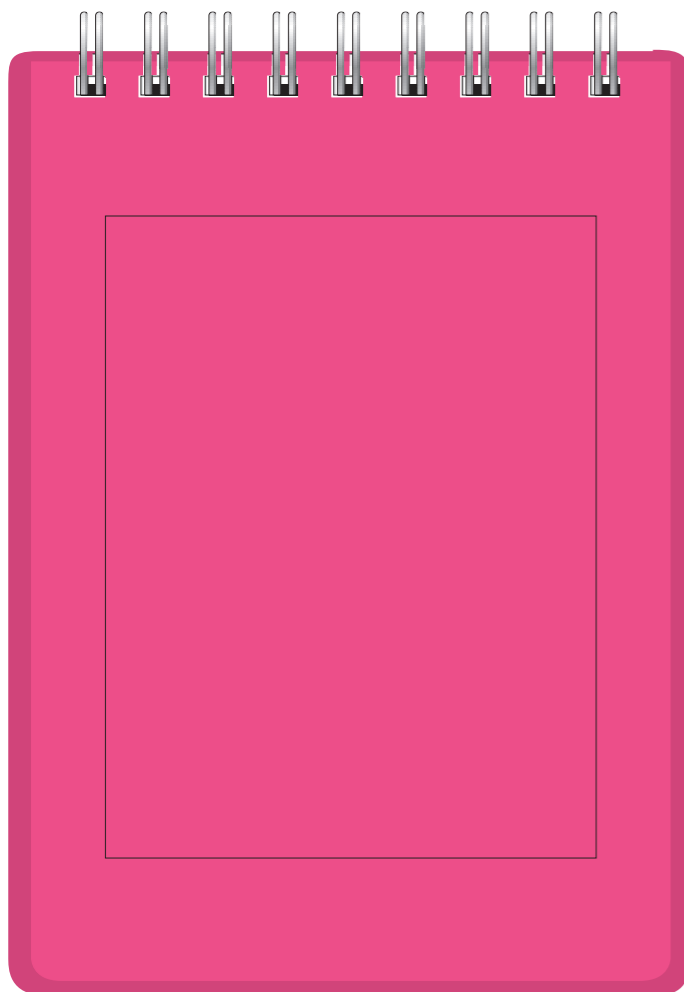

Frosted Pad
Print Area 65mm x 85mm

Red Frosted Pad

Silver Frosted Pad

Blue Frosted Pad

Pink Frosted Pad

Purple Frosted Pad

Green Frosted Pad

Black Frosted Pad