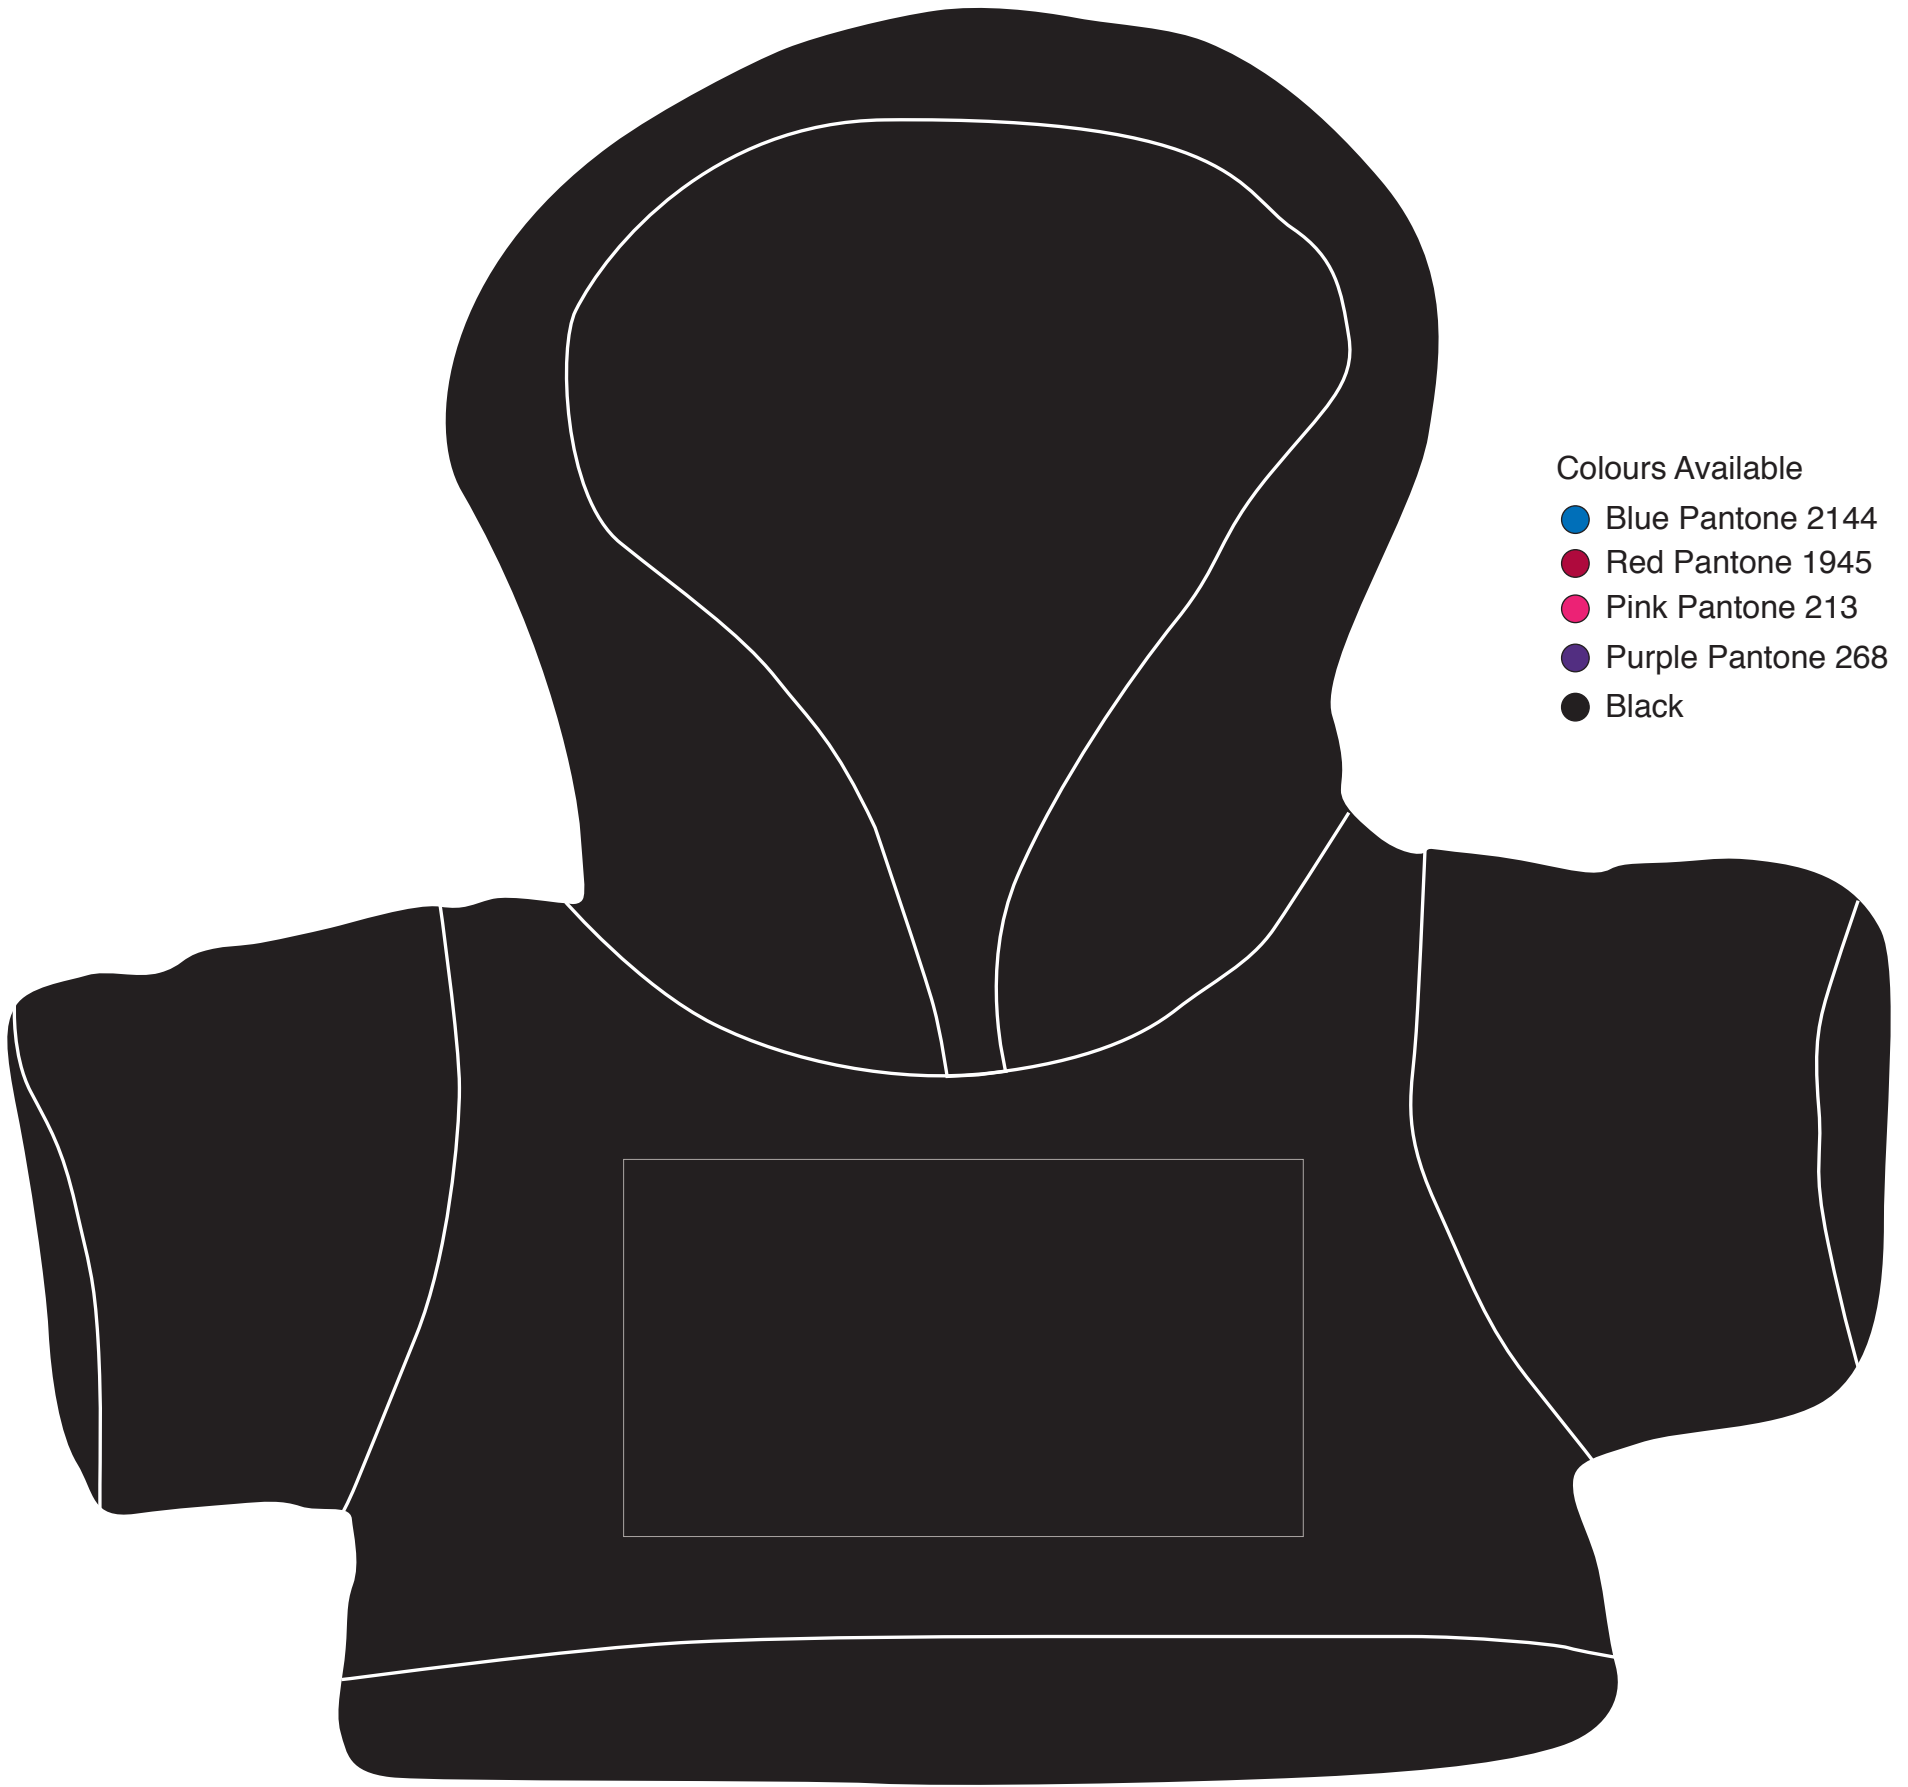

15" Bear with Hoodie
Print area 90 x 50mm

Colours Available

- Blue Pantone 2144
- Red Pantone 1945
- Pink Pantone 213
- Purple Pantone 268
- Black

15" Bear with Hoodie
Print area 90 x 50mm