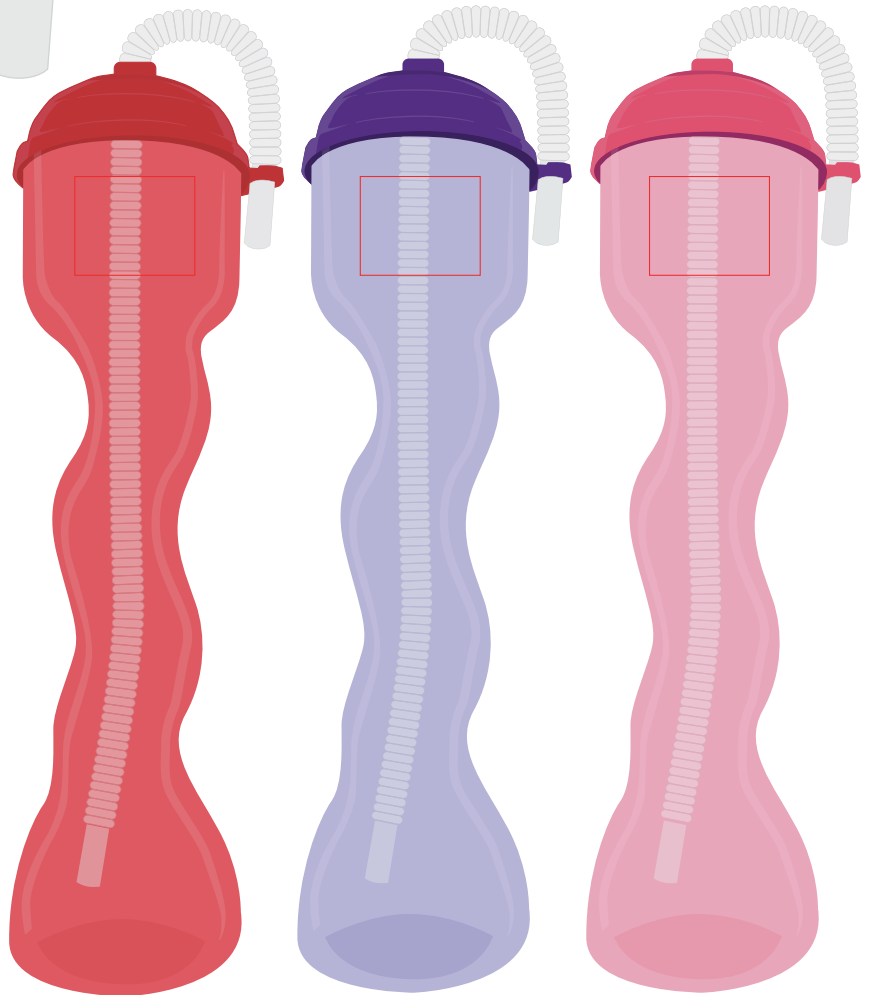

100% Size

Swirl Beaker and Straw
Red, blue, purple and pink
Print Area 33mm x 40mm
Printed to suit

40% Size