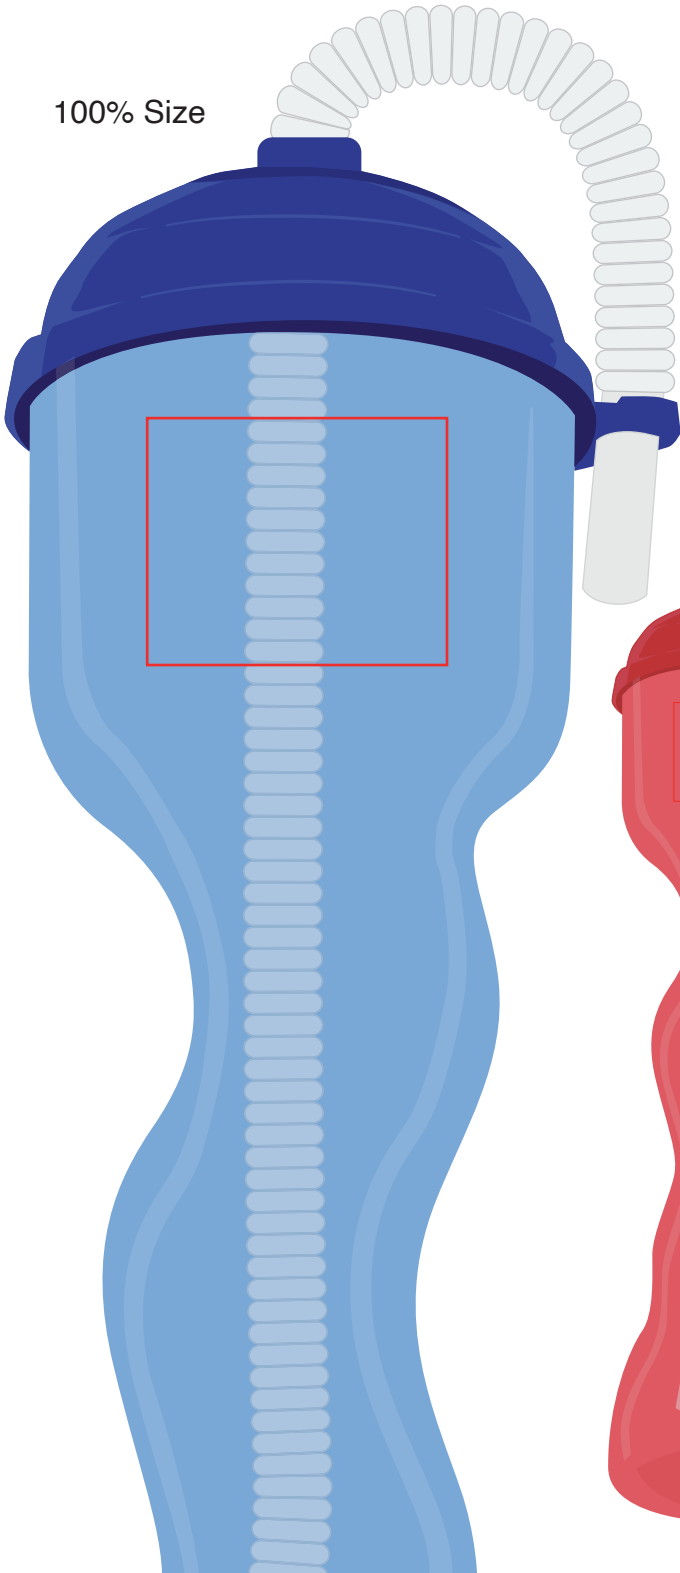

100% Size

Swirl Beaker and Straw
Red, blue, purple and pink
Print Area 33mm x 40mm
Printed to suit

40% Size