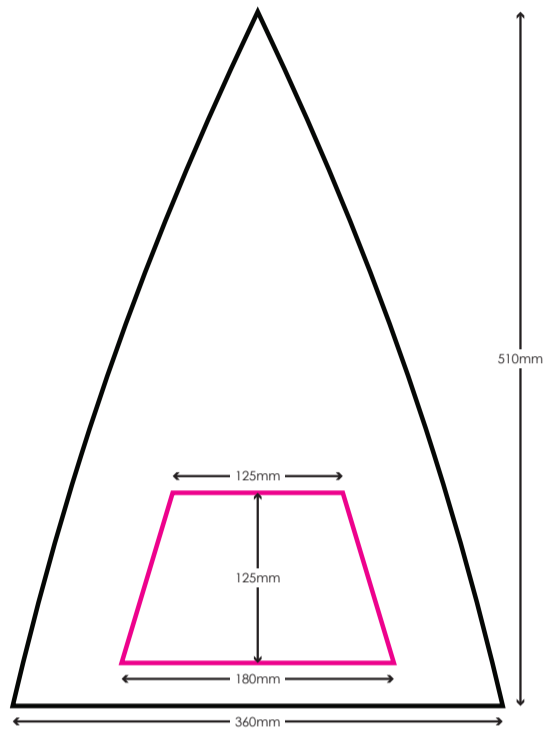

Artwork at 100%

SUPER MINI TELESCOPIC
UMBRELLA

Artwork at 100%