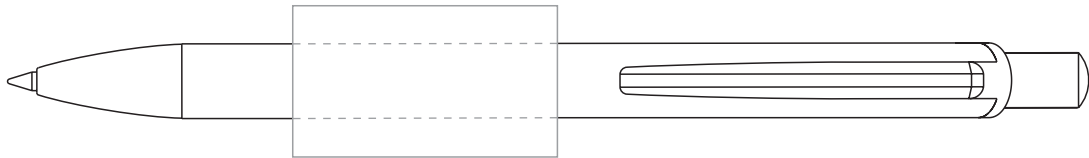

Arvent Pen

Metal Print 35 x 30mm approx
1 colour

Metal Print 60 x 12mm approx
1 colour