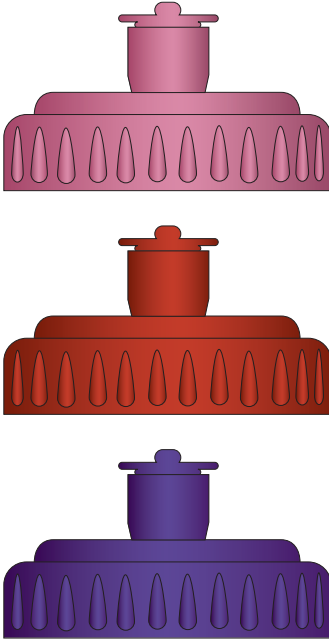

500ml Jogger Bottle

Front View

Side View 50% Size

Other Colours available