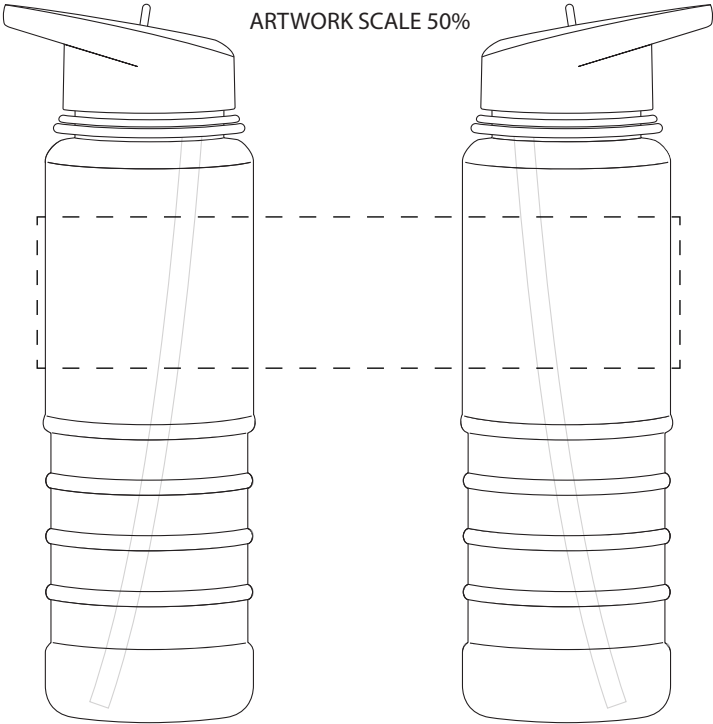

Ridge Flip Top Drinks Bottle 
Colours Available Red/Yellow/Blue/Purple/Black

ARTWORK SCALE 100%
Max print area: 170mm x 40mm

Ridge Flip Top Drinks Bottle ■

ARTWORK SCALE 100%
Max print area: 170mm x 40mm

Ridge Flip Top Drinks Bottle ■

ARTWORK SCALE 100%
Max print area: 170mm x 40mm

Ridge Flip Top Drinks Bottle

ARTWORK SCALE 100%
Max print area: 170mm x 40mm

Ridge Flip Top Drinks Bottle

ARTWORK SCALE 100%
Max print area: 170mm x 40mm