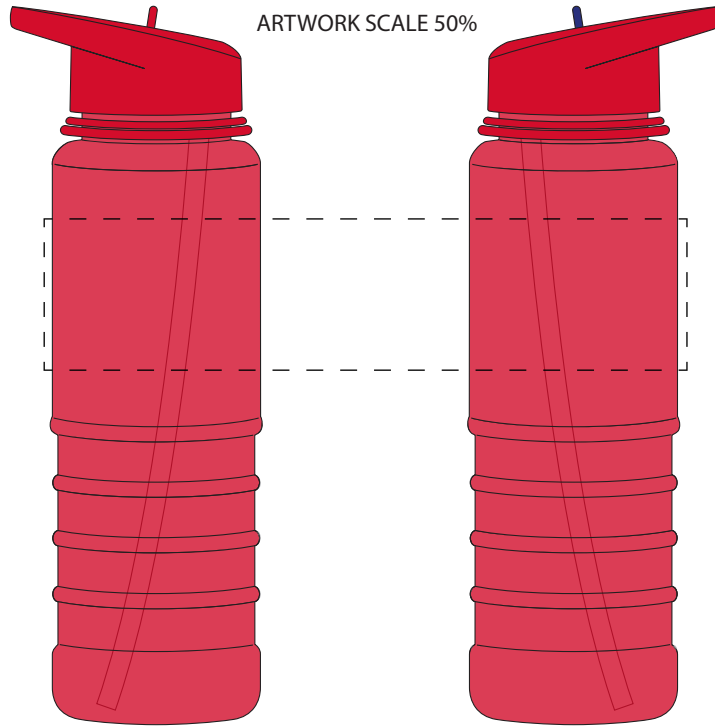

Ridge Flip Top Drinks Bottle 
Colours Available Red/Yellow/Blue/Purple/Black

ARTWORK SCALE 100%
Max print area: 170mm x 40mm

Ridge Flip Top Drinks Bottle ■

ARTWORK SCALE 100%
Max print area: 170mm x 40mm

Ridge Flip Top Drinks Bottle ■

ARTWORK SCALE 100%
Max print area: 170mm x 40mm

Ridge Flip Top Drinks Bottle

ARTWORK SCALE 100%
Max print area: 170mm x 40mm

Ridge Flip Top Drinks Bottle

ARTWORK SCALE 100%
Max print area: 170mm x 40mm