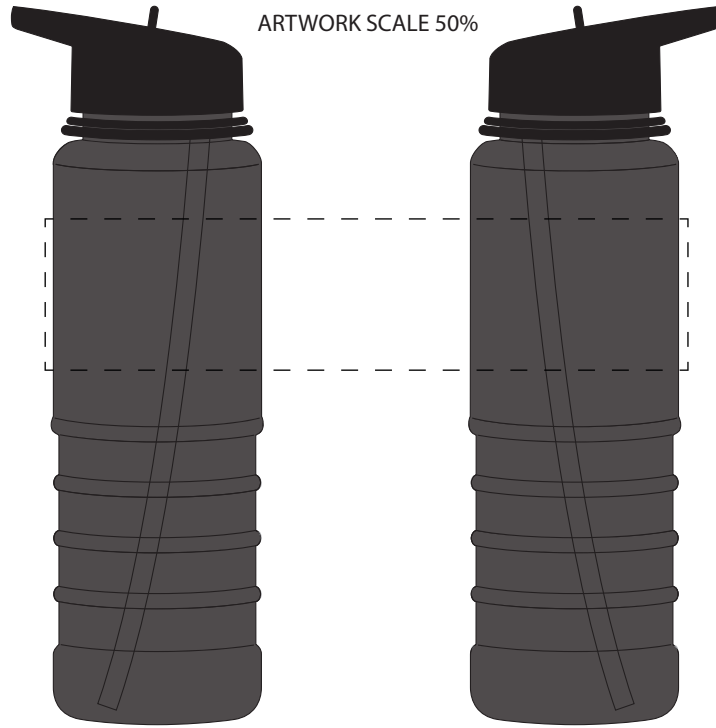

Ridge Flip Top Drinks Bottle 
Colours Available Red/Yellow/Blue/Purple/Black

ARTWORK SCALE 100%
Max print area: 170mm x 40mm

Ridge Flip Top Drinks Bottle ■

ARTWORK SCALE 100%
Max print area: 170mm x 40mm

Ridge Flip Top Drinks Bottle ■

ARTWORK SCALE 100%
Max print area: 170mm x 40mm

Ridge Flip Top Drinks Bottle

ARTWORK SCALE 100%
Max print area: 170mm x 40mm

Ridge Flip Top Drinks Bottle

ARTWORK SCALE 100%
Max print area: 170mm x 40mm