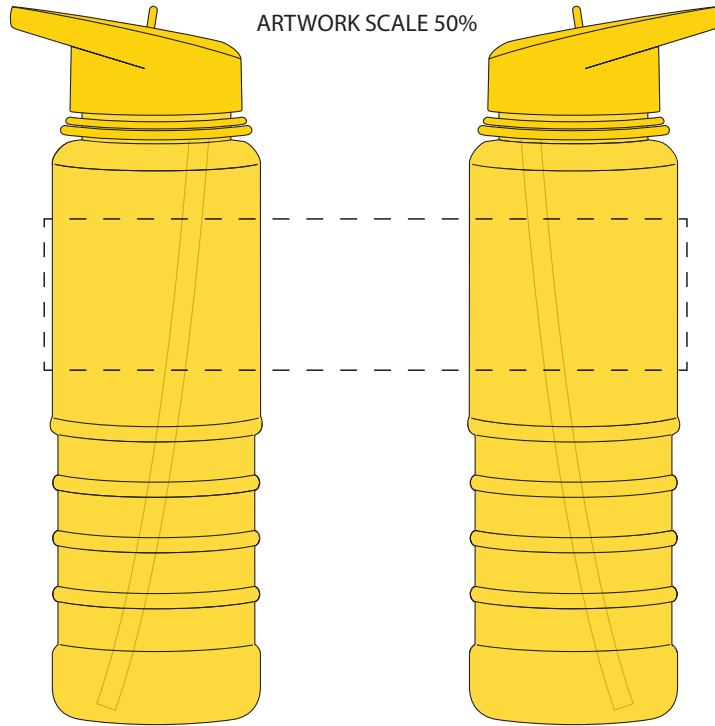

Ridge Flip Top Drinks Bottle 
Colours Available Red/Yellow/Blue/Purple/Black

ARTWORK SCALE 100%
Max print area: 170mm x 40mm

Ridge Flip Top Drinks Bottle ■

ARTWORK SCALE 100%
Max print area: 170mm x 40mm

Ridge Flip Top Drinks Bottle ■

ARTWORK SCALE 100%
Max print area: 170mm x 40mm

Ridge Flip Top Drinks Bottle

ARTWORK SCALE 100%
Max print area: 170mm x 40mm

Ridge Flip Top Drinks Bottle

ARTWORK SCALE 100%
Max print area: 170mm x 40mm