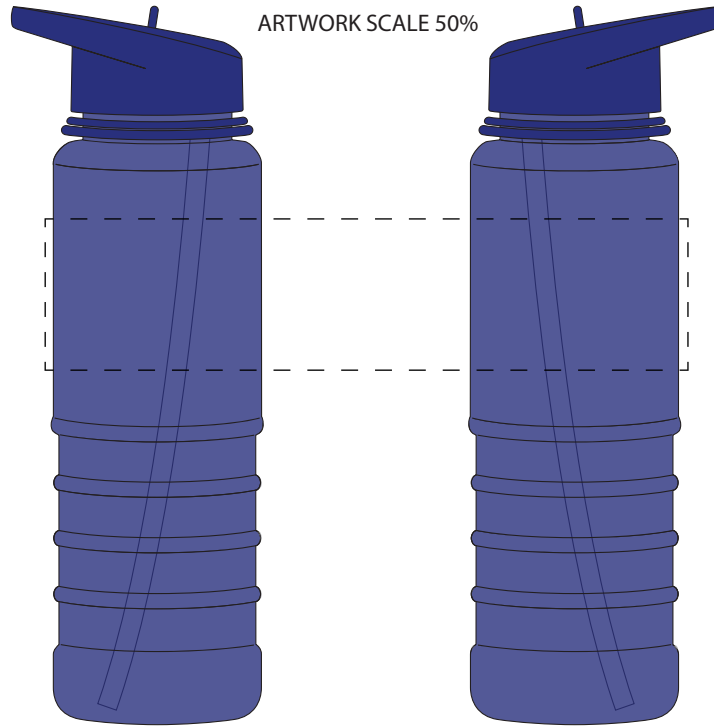

Ridge Flip Top Drinks Bottle 
Colours Available Red/Yellow/Blue/Purple/Black

ARTWORK SCALE 100%
Max print area: 170mm x 40mm

Ridge Flip Top Drinks Bottle ■

ARTWORK SCALE 100%
Max print area: 170mm x 40mm

Ridge Flip Top Drinks Bottle ■

ARTWORK SCALE 100%
Max print area: 170mm x 40mm

Ridge Flip Top Drinks Bottle

ARTWORK SCALE 100%
Max print area: 170mm x 40mm

Ridge Flip Top Drinks Bottle

ARTWORK SCALE 100%
Max print area: 170mm x 40mm