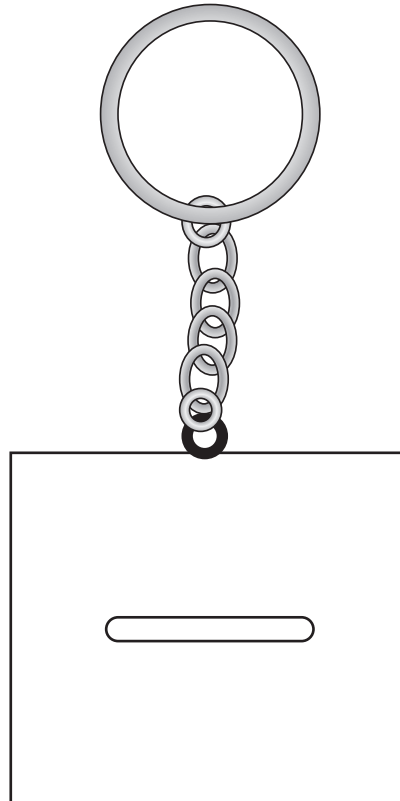

Metal Moving Keyring

53 x 45mm

46 x 50mm

60.5 x 42mm

53 x 47mm

Slot Size
3.5mm Width
Allow 5mm from the edge